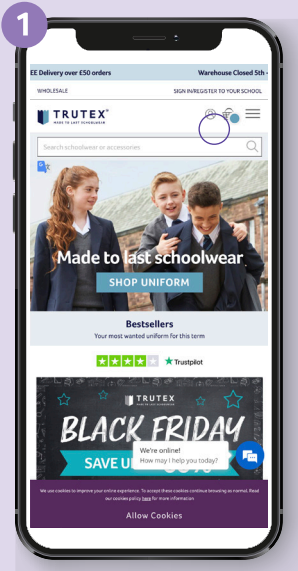

PRE-LOVED OUTWOOD UNIFORM

SIMPLE STEPS TO ORDER PRE-LOVED OUTWOOD UNIFORM

Login to your account at
www.trutex.com

Go to 'Account'

Go to 'My Schools'

Add your pre-loved
LEA code LEA00980SC

Now you can toggle between
your school and pre-loved
using the drop down in the
top right

You can mix standard and pre-loved products into one order

** Pre loved stock available now! **

www.trutex.com