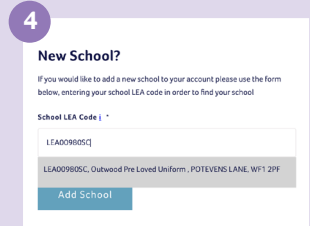

PRE-LOVED OUTWOOD UNIFORM

SIMPLE STEPS TO ORDER PRE-LOVED OUTWOOD UNIFORM

Login to your account at
www.trutex.com

Go to 'Account'

Go to 'My Schools'

Add your pre-loved
LEA code LEA00980SC

Now you can toggle between
your school and pre-loved
using the drop down in the
top right

You can mix standard and pre-loved products into one order

** Pre loved stock available now! **

www.trutex.com