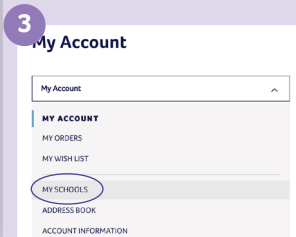

PRE-LOVED OUTWOOD UNIFORM

SIMPLE STEPS TO ORDER PRE-LOVED OUTWOOD UNIFORM

Login to your account at
www.trutex.com

Go to 'Account'

Go to 'My Schools'

Add your pre-loved
LEA code LEA00980SC

Now you can toggle between
your school and pre-loved
using the drop down in the
top right

You can mix standard and pre-loved products into one order

** Pre loved stock available now! **

www.trutex.com